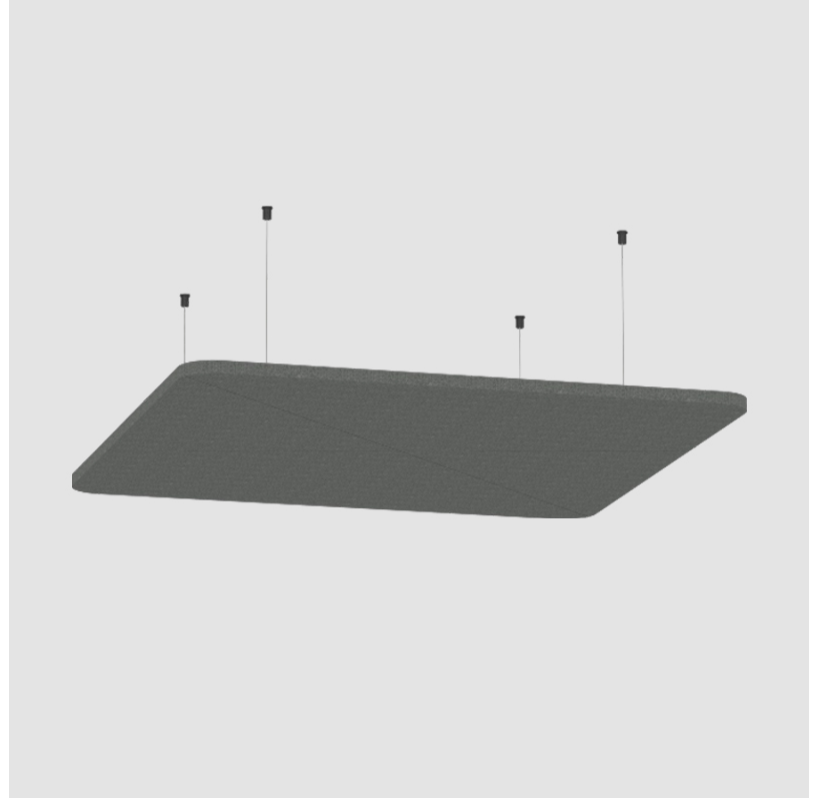

PROJECT	_____
TYPE	_____
SPECIFIER	_____
QUANTITY	_____
DATE	_____

QUANTUM ACOUSTIC PANEL SUSPENSION

A300708-

base number	_____	_____	_____
	Finishes (Diamond)	Finish Options	Cable Length

1. To build a product code in our configurator select the specify button on the base model # product page
2. To build a manual product code on this datasheet choose from the options listed below in blue font and add the suffix to the base model #

GENERAL

Series: Quantum Acoustic Panel
Brand: Prolicht
Division: Architectural
Mounting Type: Suspension
Mounting Location: Ceiling
Subcategory: Acoustic

PHYSICAL

Shape: Round
Length (mm): 1100
Length (in): 43 5/16
Width (mm): 1100
Width (in): 43 5/16
Height (mm): 24
Height (in): 15/16

Fixture Finish: [ANC / ASH / BNA / BTC / BZE / CEL / EGG / EVG / FOG / FOS / FST / FUA / IRI / IRO / KHA / LIC / LIM / MER / MSN / MUS / ONX / PEA / PLU / POL / PPY / RAY / ROY / RST / STE / SWD / TAN / TAU](#)

Holder Finish: [SSR / BKV / CWI / CRY / HAB / LAG / UFT / ITA / RUA / RUR / MIC / FTG / MYG / TWT / LOD / PUS / FRO / FUP / KIA / POP / BLS / SPG / MEY / GOH / GUM / CHC / COM / ABZ / JAG](#)

Fixture Material: [Aluminum](#)
[Cable Details: 2000mm / 6000mm Transparent Cable](#)

ELECTRICAL

LED

OPTICAL

RATINGS AND CERTIFICATIONS

Certified By: CSA Certified to UL and CSA Standards
IP rating: IP20